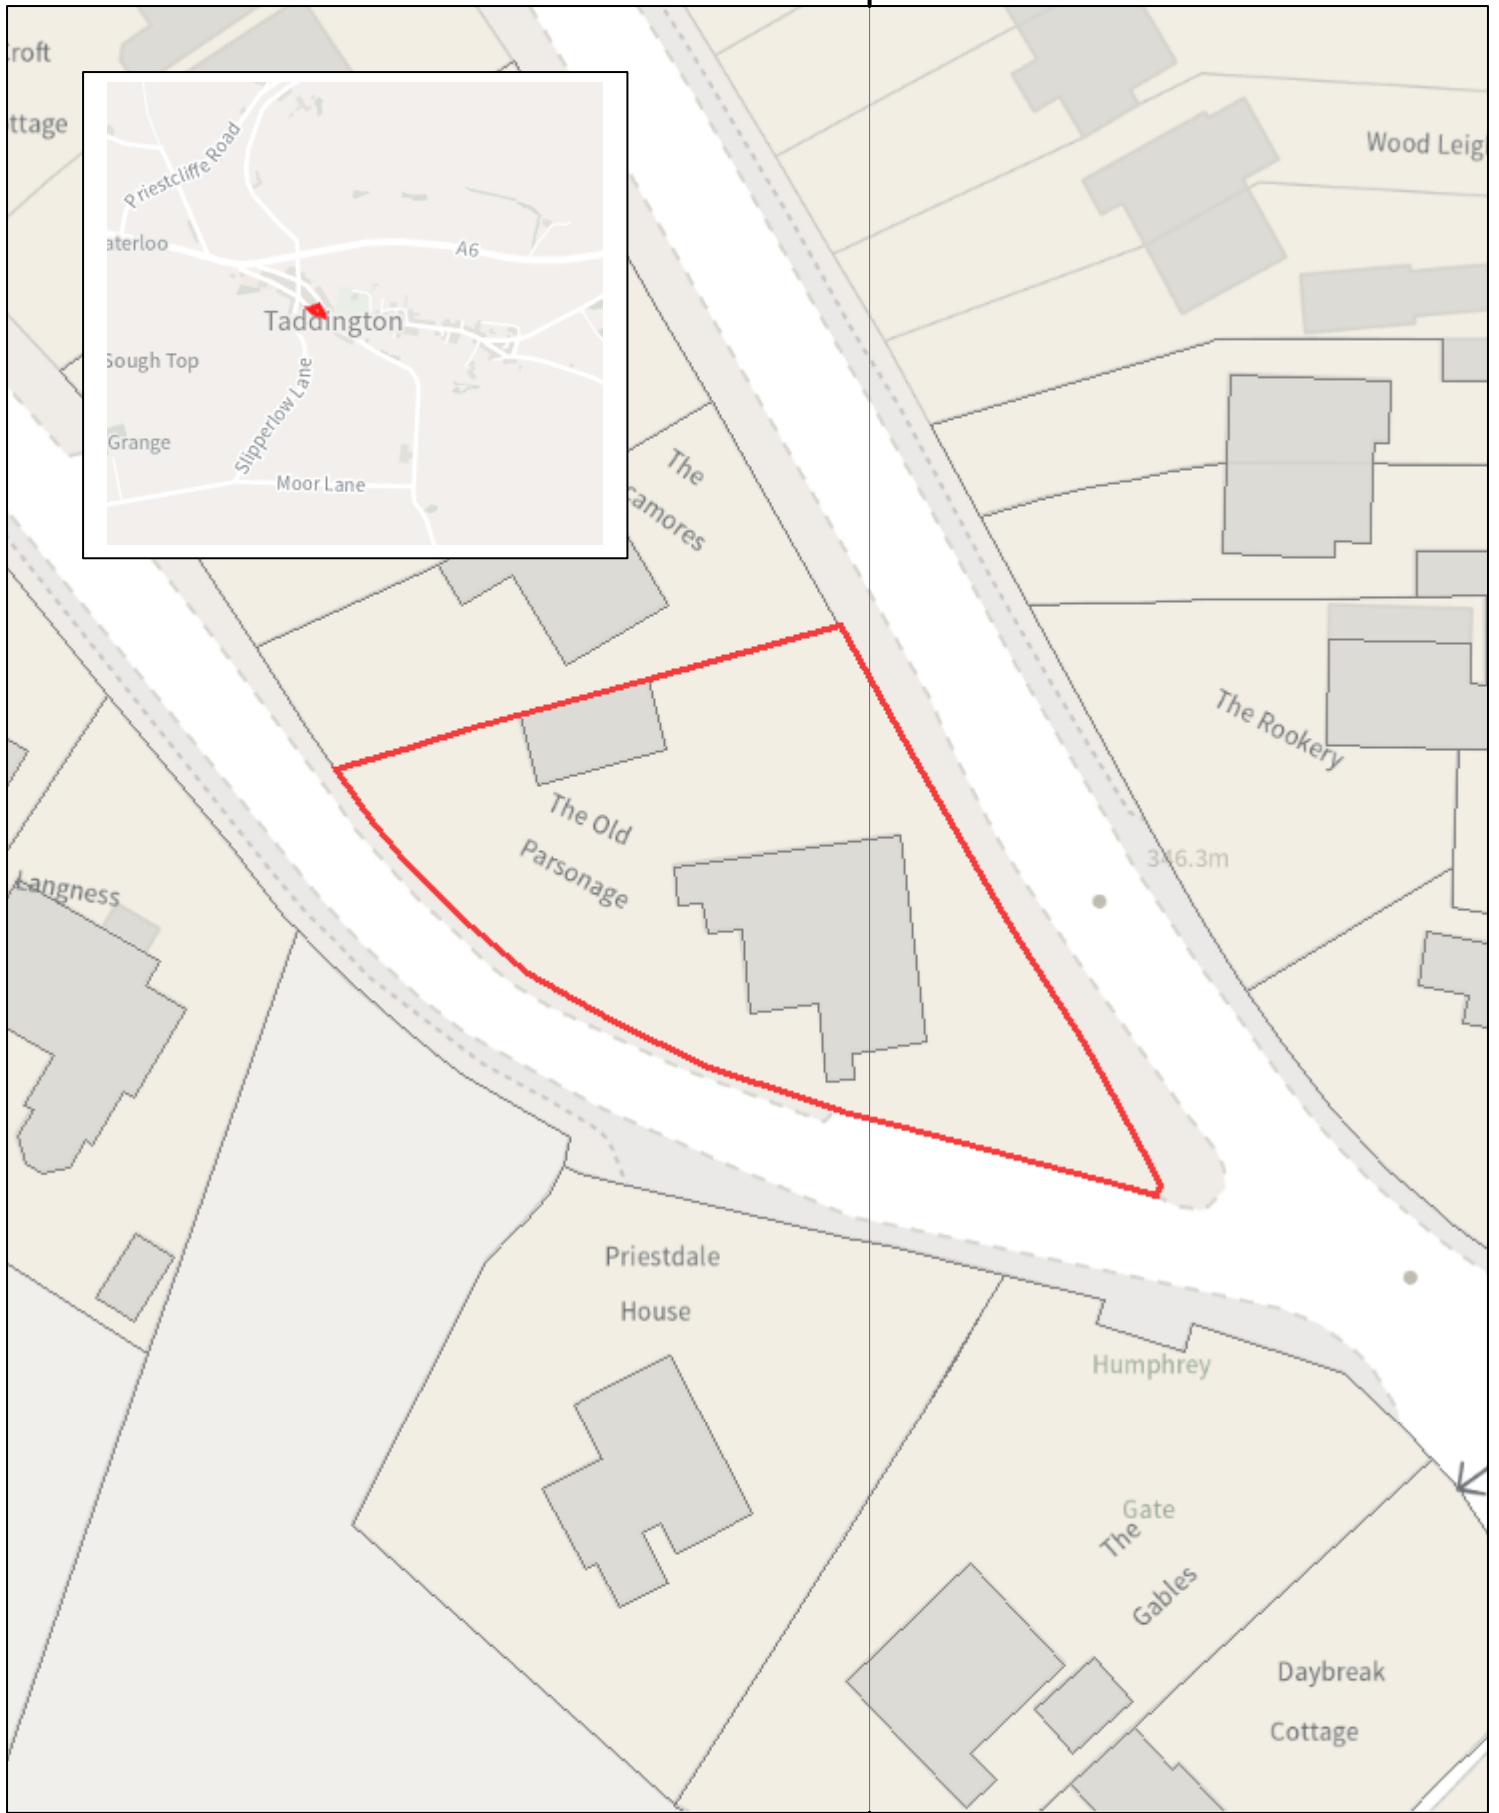

414000

0 0.02 0.04 km

414000

© Crown copyright and database rights 2023 Ordnance Survey 0100022750

The Old Parsonage, Taddington

Item no. 8
 Application no. NP/DDD/0723/0862
 Committee date: 3rd November 2023

Scale: 1:532 at A4 pagesize
 Map centre grid ref: 413,991 371,107